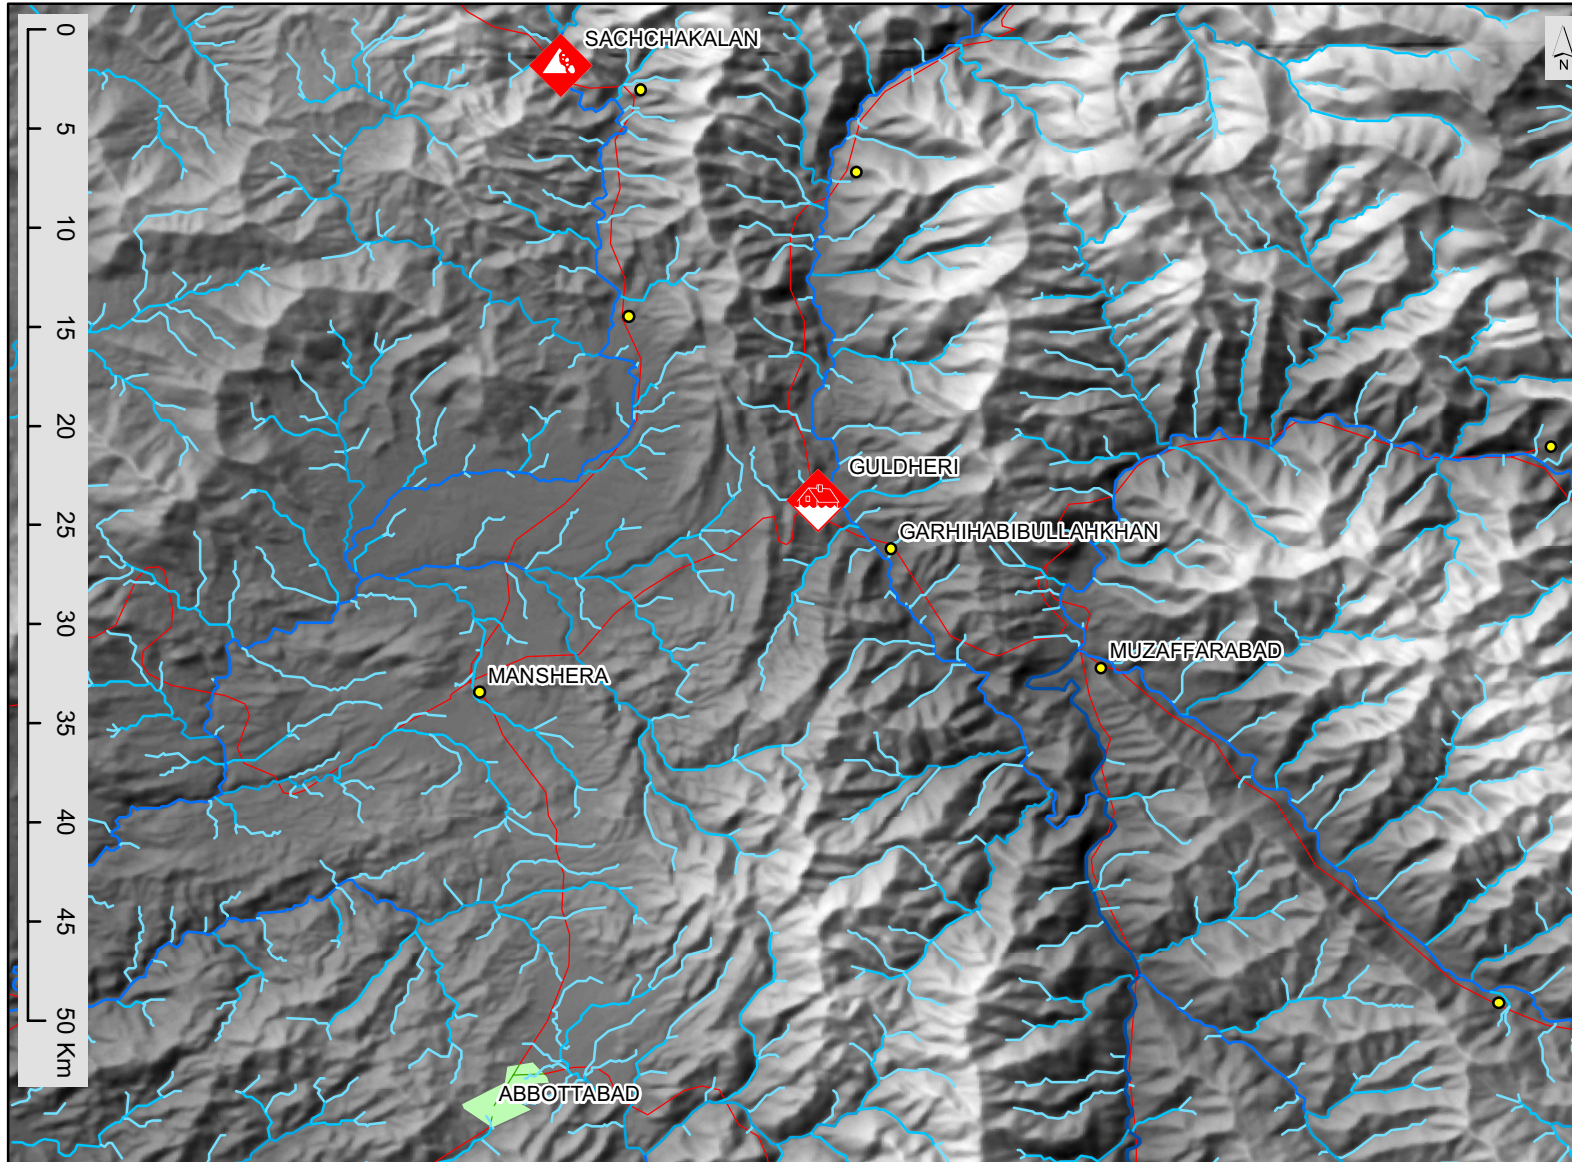

Pakistan: Floods/Landslides

-  Landslides in the Siran Valley
-  Flash floods in Gul Dheri

The maps used do not imply the expression of any opinion on the part of the International Federation of Red Cross and Red Crescent Societies or National Societies concerning the legal status of a territory or of its authorities.

Map data sources: ESRI, Keyobs, DCW, GIST, Federation